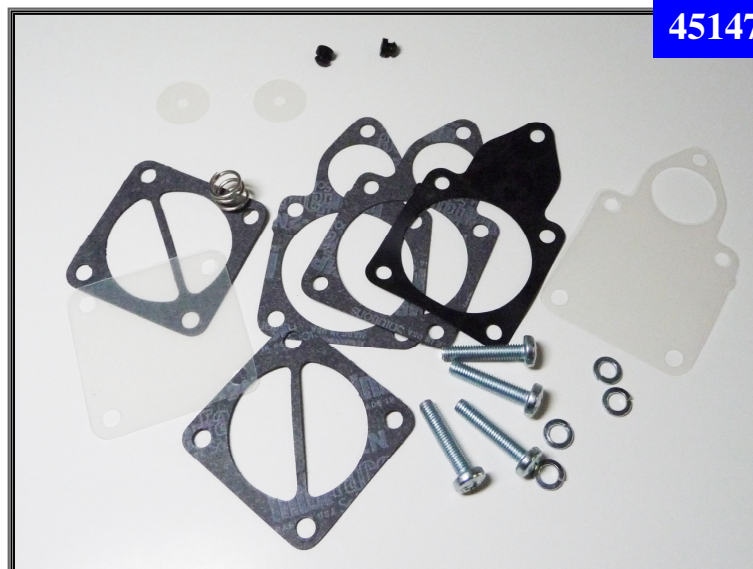

451458

**# 451458 Fuel pump rebuild kit for Ski Doo.
Rebuilds OEM pump # 403-901-100,403-901-200.
Applications 93-97 599cc/699cc/809cc triples.
93-97 583cc/670cc.**

451471

**# 451471 Fuel pump rebuild kit for Mikuni.
Replaces MK-DF52-531
Fuel pump rebuild kit Yamaha Rhino.**